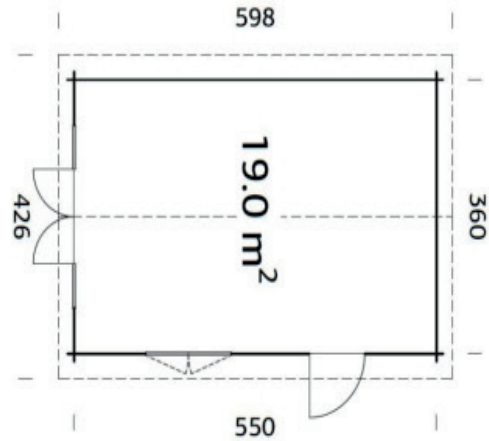

Ideal for Hot Tubs

Height

268cm

380 x 570cm

44mm

45.9m<sup>3</sup>

19.0m<sup>2</sup>

74 x 175,  
114 x 186cm

119 x 89cm

19mm

19mm

N/A

**FULL SPECIFICATION**

<b>CABIN SIZE:</b>	380 x 570cm x 268cm
<b>WALL THICKNESS:</b>	44mm
<b>VOLUME:</b>	45.9m <sup>3</sup>
<b>AREA:</b>	19.0m <sup>2</sup>
<b>DOOR OPENING:</b>	74 x 175, 114 x 186cm
<b>WINDOW OPENING:</b>	119 x 89cm
<b>FLOORS BOARDS:</b>	19mm
<b>ROOF BOARDS:</b>	19mm
<b>ROOF OVERHANG:</b>	N/A
<b>UNDER PLANNING:</b>	No